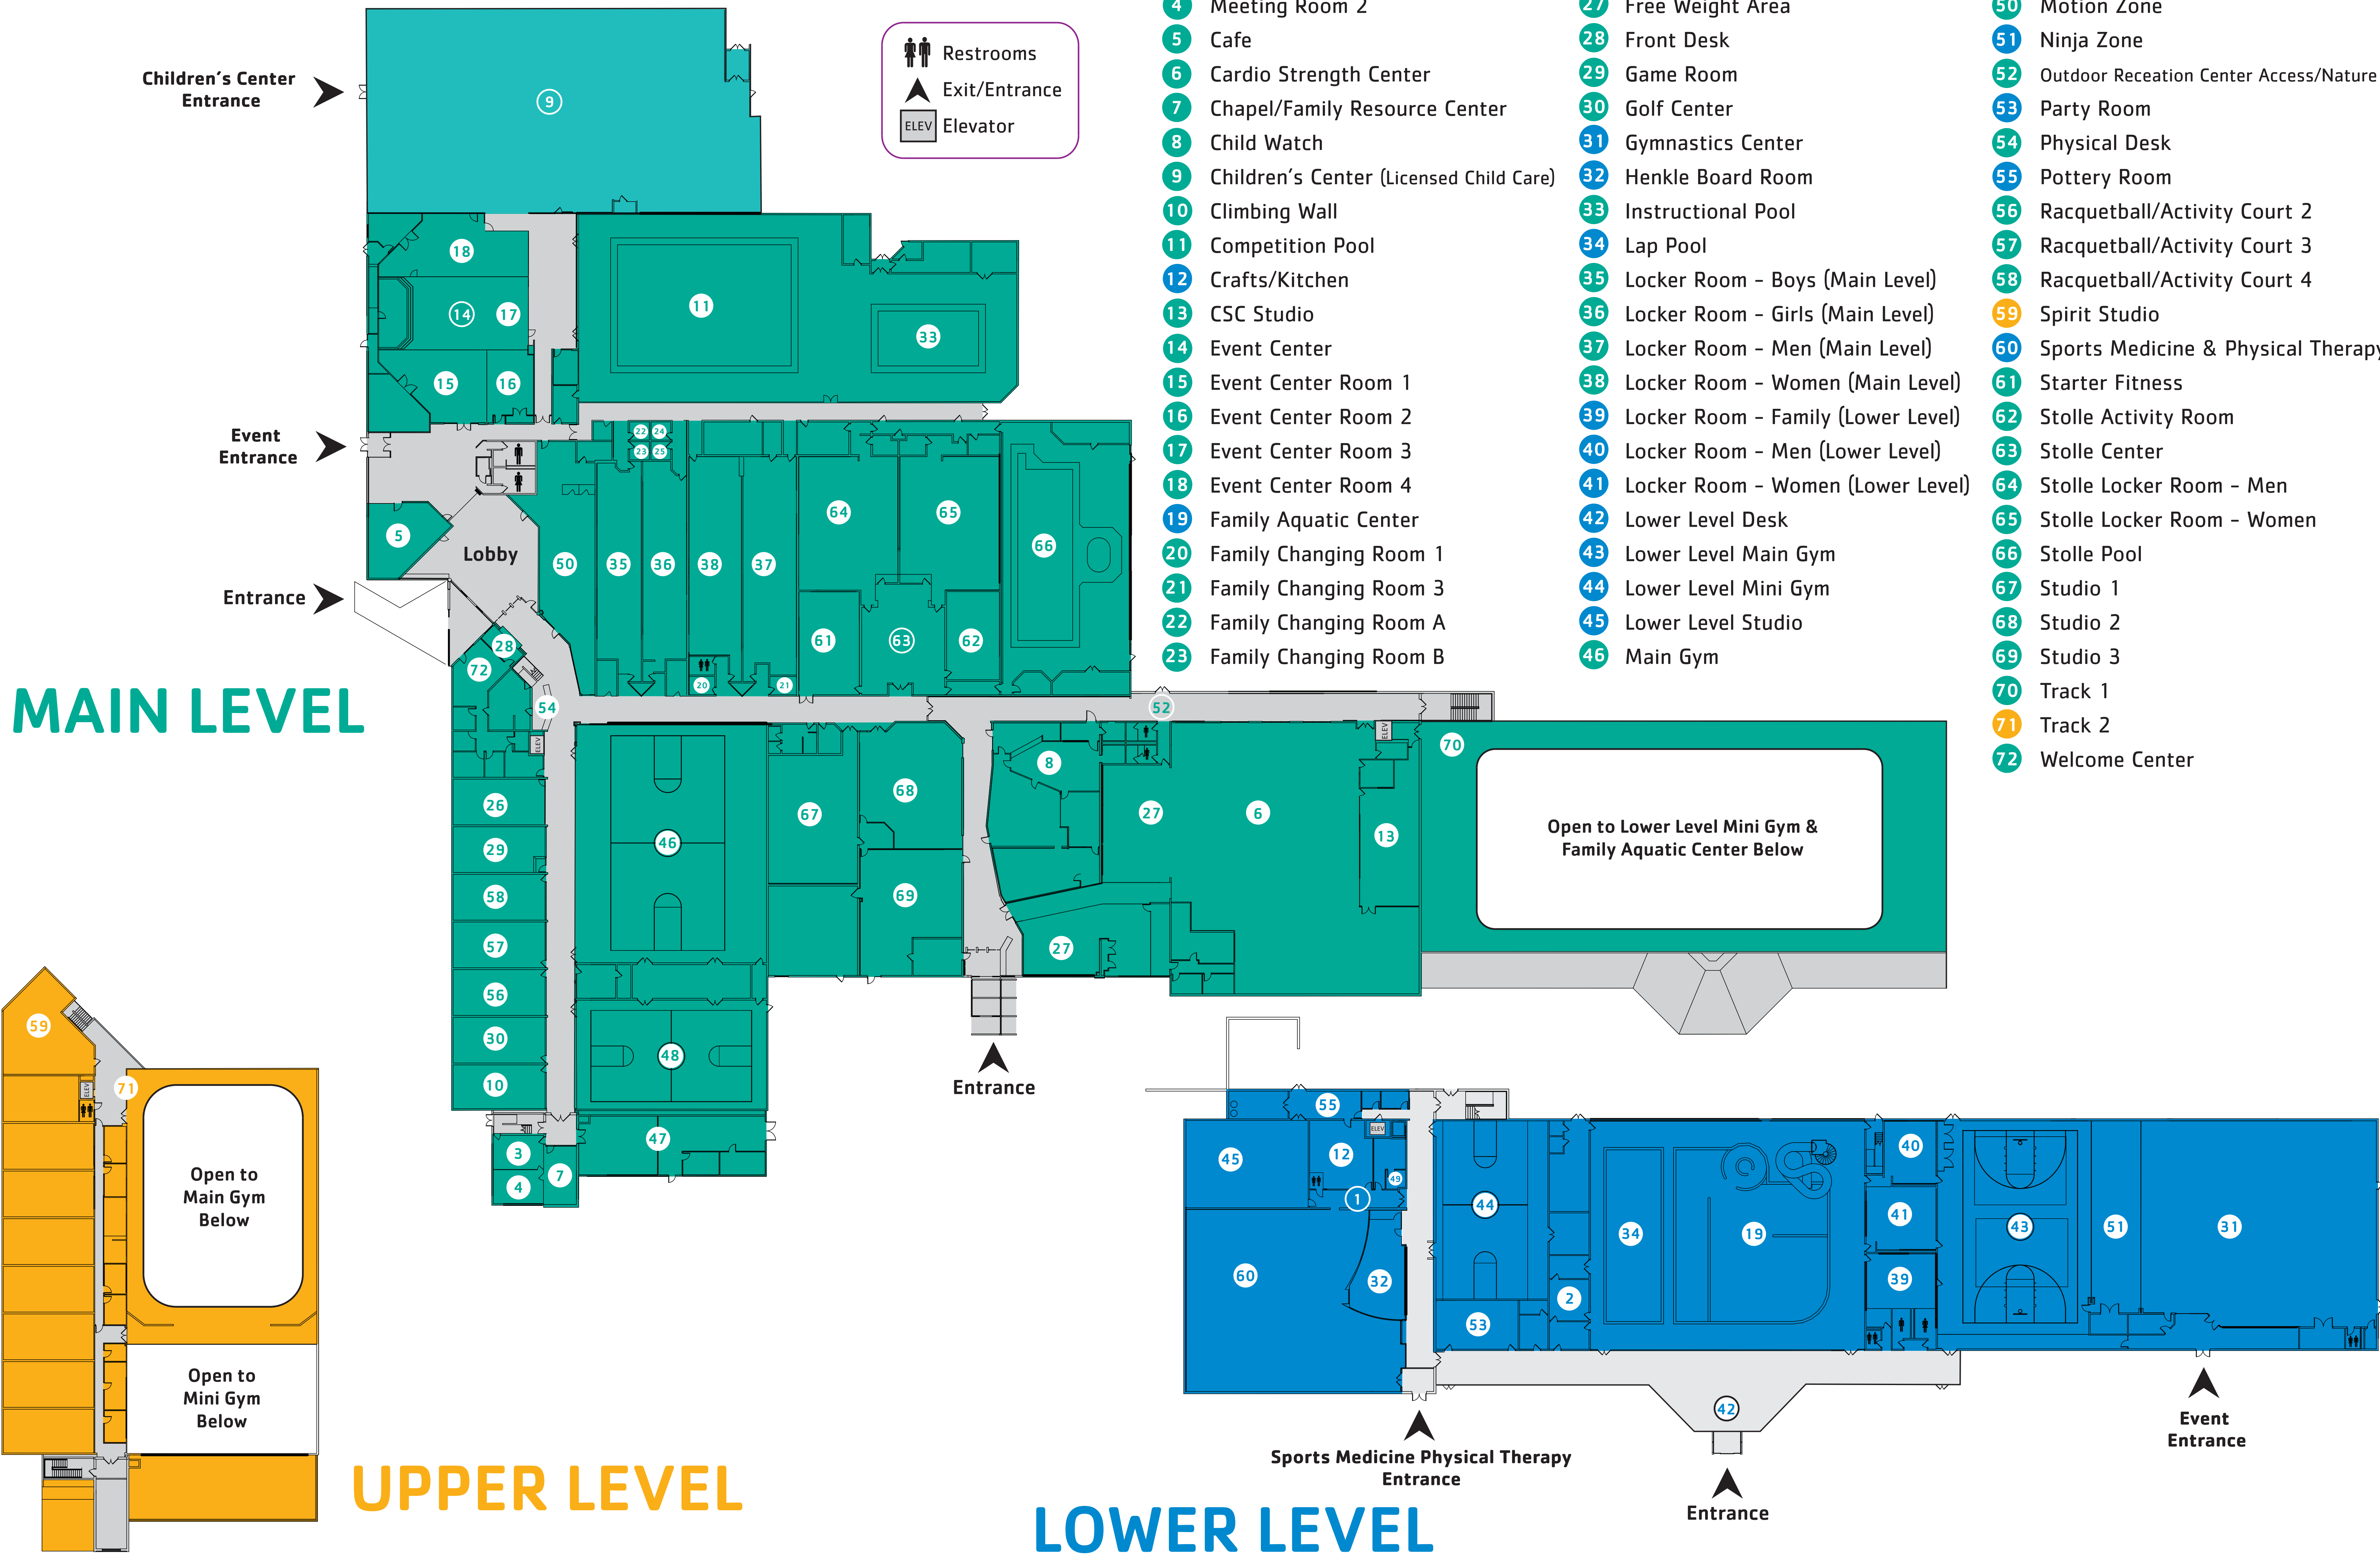

COUNTRYSIDE YMCA

- 1 Arts & Education Center
- 2 Aquatic Training Room
- 3 Meeting Room 1
- 4 Meeting Room 2
- 5 Cafe
- 6 Cardio Strength Center
- 7 Chapel/Family Resource Center
- 8 Child Watch
- 9 Children's Center (Licensed Child Care)
- 10 Climbing Wall
- 11 Competition Pool
- 12 Crafts/Kitchen
- 13 CSC Studio
- 14 Event Center
- 15 Event Center Room 1
- 16 Event Center Room 2
- 17 Event Center Room 3
- 18 Event Center Room 4
- 19 Family Aquatic Center
- 20 Family Changing Room 1
- 21 Family Changing Room 3
- 22 Family Changing Room A
- 23 Family Changing Room B
- 24 Family Changing Room C
- 25 Family Changing Room D
- 26 Family Gym
- 27 Free Weight Area
- 28 Front Desk
- 29 Game Room
- 30 Golf Center
- 31 Gymnastics Center
- 32 Henkle Board Room
- 33 Instructional Pool
- 34 Lap Pool
- 35 Locker Room - Boys (Main Level)
- 36 Locker Room - Girls (Main Level)
- 37 Locker Room - Men (Main Level)
- 38 Locker Room - Women (Main Level)
- 39 Locker Room - Family (Lower Level)
- 40 Locker Room - Men (Lower Level)
- 41 Locker Room - Women (Lower Level)
- 42 Lower Level Desk
- 43 Lower Level Main Gym
- 44 Lower Level Mini Gym
- 45 Lower Level Studio
- 46 Main Gym
- 47 Maintenance
- 48 Mini Gym
- 49 Music Lessons Room
- 50 Motion Zone
- 51 Ninja Zone
- 52 Outdoor Recreation Center Access/Nature Trail
- 53 Party Room
- 54 Physical Desk
- 55 Pottery Room
- 56 Racquetball/Activity Court 2
- 57 Racquetball/Activity Court 3
- 58 Racquetball/Activity Court 4
- 59 Spirit Studio
- 60 Sports Medicine & Physical Therapy
- 61 Starter Fitness
- 62 Stolle Activity Room
- 63 Stolle Center
- 64 Stolle Locker Room - Men
- 65 Stolle Locker Room - Women
- 66 Stolle Pool
- 67 Studio 1
- 68 Studio 2
- 69 Studio 3
- 70 Track 1
- 71 Track 2
- 72 Welcome Center

 Restrooms
 Exit/Entrance
 Elevator

MAIN LEVEL

UPPER LEVEL

LOWER LEVEL